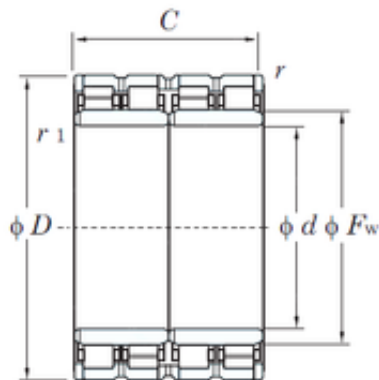

Bearing Import and Export Co., Ltd.

860 mm x 1140 mm x 750 mm KOYO 172FC114750 Four-row cylindrical roller bearings

Bearing No. 172FC114750

Size	860x1140x750 mm
Bore Diameter	860 mm
Outer Diameter	1140 mm
Width	750 mm
d	860 mm
Fw	938 mm
D	1140 mm
B	750 mm
C	750 mm
r min.	7.5 mm
r1 min.	7.5 mm
Weight	2080 Kg
Basic dynamic load rating (C)	20100 kN
Bearing No.	172FC114750
r(min)	7.5
Cr	22300
C0r	63800
Cu	4870
r1(min)	7.5
da(min)	896
Da(max)	1104
Da(min)	1074
ra(max)	6
rb(max)	6
(Refer.) Mass(kg)	2080