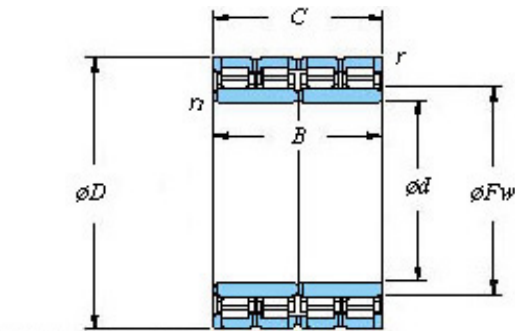

# Bearing Import and Export Co., Ltd.

855 x 1094.9 x 665 KOYO 171FC109655 Four-row cylindrical roller bearings

Bearing No. 171FC109655

■ Mounting dimensions

171FC109655 Bearing 2D drawings and 3D CAD models

|                   |             |
|-------------------|-------------|
| Bearing No.       | 171FC109655 |
| d                 | 855         |
| D                 | 1094.9      |
| B                 | 665         |
| r(min)            | 6           |
| Cr                | 19400       |
| C0r               | 58000       |
| Cu                | 4480        |
| Fw                | 918         |
| C                 | 655         |
| r1(min)           | 6           |
| da(min)           | 883         |
| Da(max)           | 1066        |
| Da(min)           | 1038        |
| ra(max)           | 5           |
| rb(max)           | 5           |
| (Refer.) Mass(kg) | 1580        |