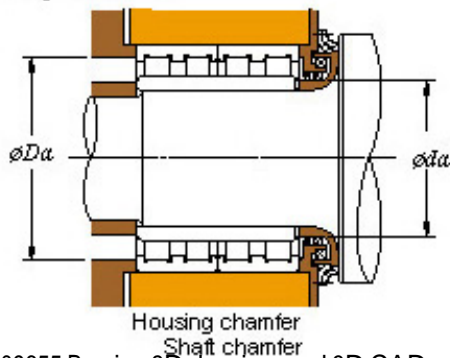

# Bearing Import and Export Co., Ltd.

855 x 1094.9 x 665 KOYO 171FC109655 Four-row cylindrical roller bearings

Bearing No. 171FC109655

■ Mounting dimensions

171FC109655 Bearing 2D drawings and 3D CAD models

|                   |             |
|-------------------|-------------|
| Bearing No.       | 171FC109655 |
| d                 | 855         |
| D                 | 1094.9      |
| B                 | 665         |
| r(min)            | 6           |
| Cr                | 19400       |
| C0r               | 58000       |
| Cu                | 4480        |
| Fw                | 918         |
| C                 | 655         |
| r1(min)           | 6           |
| da(min)           | 883         |
| Da(max)           | 1066        |
| Da(min)           | 1038        |
| ra(max)           | 5           |
| rb(max)           | 5           |
| (Refer.) Mass(kg) | 1580        |