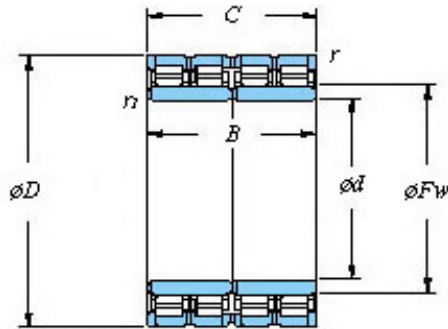

Bearing Import and Export Co., Ltd.

850 x 1150 x 840 KOYO 170FC115840 Four-row cylindrical roller bearings

Bearing No. 170FC115840

■ Mounting dimensions

170FC115840 Bearing 2D drawings and 3D CAD models

Bearing No.	170FC115840
d	850
D	1150
B	840
r(min)	6
Cr	27400
C0r	77700
Cu	5900
Fw	928
C	840
r1(min)	6
da(min)	878
Da(max)	1122
Da(min)	1078
ra(max)	5
rb(max)	5
(Refer.) Mass(kg)	2620