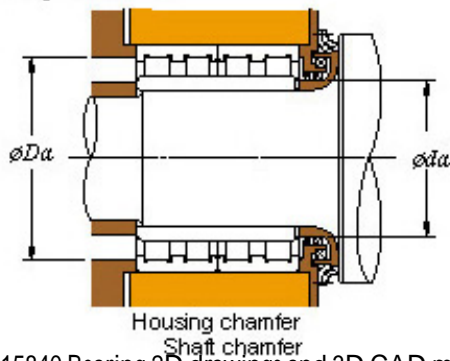

Bearing Import and Export Co., Ltd.

850 x 1150 x 840 KOYO 170FC115840 Four-row cylindrical roller bearings

Bearing No. 170FC115840

■ Mounting dimensions

170FC115840 Bearing 2D drawings and 3D CAD models

Bearing No.	170FC115840
d	850
D	1150
B	840
r(min)	6
Cr	27400
C0r	77700
Cu	5900
Fw	928
C	840
r1(min)	6
da(min)	878
Da(max)	1122
Da(min)	1078
ra(max)	5
rb(max)	5
(Refer.) Mass(kg)	2620