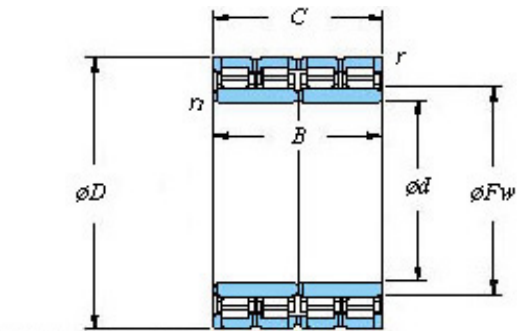

## 820 x 1130 x 800 KOYO 164FC113800D Four-row cylindrical roller bearings

Bearing No. 164FC113800D

■ Mounting dimensions

164FC113800D Bearing 2D drawings and 3D CAD models

Bearing No.	164FC113800D
d	820
D	1130
B	800
r(min)	7.5
Cr	25100
C0r	66900
Cu	5110
Fw	903
C	800
r1(min)	7.5
da(min)	856
Da(max)	1094
Da(min)	1059
ra(max)	6
rb(max)	6
(Refer.)Mass(kg)	2510