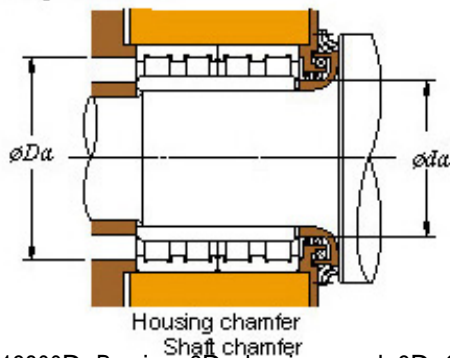

## 820 x 1130 x 800 KOYO 164FC113800D Four-row cylindrical roller bearings

Bearing No. 164FC113800D

■ Mounting dimensions

164FC113800D Bearing 2D drawings and 3D CAD models

Bearing No.	164FC113800D
d	820
D	1130
B	800
r(min)	7.5
Cr	25100
C0r	66900
Cu	5110
Fw	903
C	800
r1(min)	7.5
da(min)	856
Da(max)	1094
Da(min)	1059
ra(max)	6
rb(max)	6
(Refer.)Mass(kg)	2510