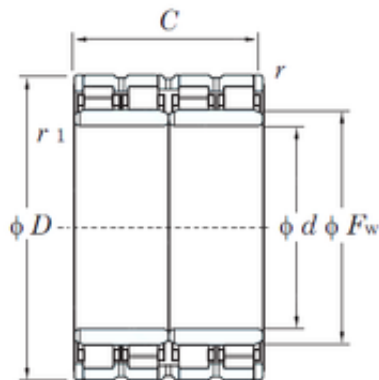

Bearing Import and Export Co., Ltd.

800 mm x 1080 mm x 750 mm KOYO 160FC108750 Four-row cylindrical roller bearings

Bearing No. 160FC108750

160FC108750 Bearing 2D drawings and 3D CAD models

Size	800x1080x750 mm
Bore Diameter	800 mm
Outer Diameter	1080 mm
Width	750 mm
d	800 mm
Fw	880 mm
D	1080 mm
B	750 mm
C	750 mm
r min.	6 mm
r1 min.	6 mm
Weight	2020 Kg
Basic dynamic load rating (C)	18400 kN
Bearing No.	160FC108750
r(min)	6
Cr	19700
C0r	55000
Cu	4310
r1(min)	6
da(min)	828
Da(max)	1052
Da(min)	1010
ra(max)	5
rb(max)	5
(Refer.)Mass(kg)	2020