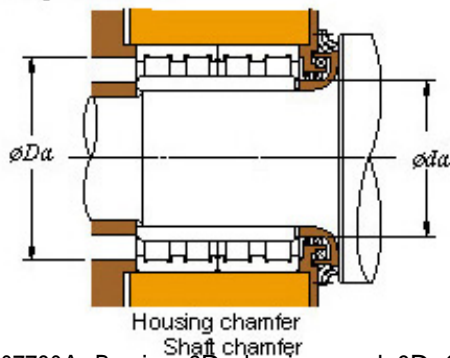

# Bearing Import and Export Co., Ltd.

780 x 1070 x 780 KOYO 156FC107780A Four-row cylindrical roller bearings

Bearing No. 156FC107780A

■ Mounting dimensions

156FC107780A Bearing 2D drawings and 3D CAD models

Bearing No.	156FC107780A
d	780
D	1070
B	780
r(min)	6
Cr	24400
C0r	65100
Cu	5140
Fw	852
C	780
r1(min)	6
da(min)	808
Da(max)	1042
Da(min)	1002
ra(max)	5
rb(max)	5
(Refer.)Mass(kg)	2140