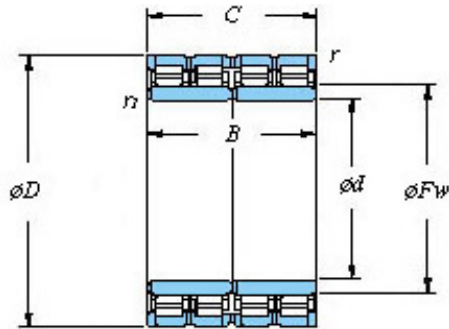

# Bearing Import and Export Co., Ltd.

780 x 1070 x 780 KOYO 156FC107780A Four-row cylindrical roller bearings

Bearing No. 156FC107780A

■ Mounting dimensions

156FC107780A Bearing 2D drawings and 3D CAD models

Bearing No.	156FC107780A
d	780
D	1070
B	780
r(min)	6
Cr	24400
C0r	65100
Cu	5140
Fw	852
C	780
r1(min)	6
da(min)	808
Da(max)	1042
Da(min)	1002
ra(max)	5
rb(max)	5
(Refer.)Mass(kg)	2140