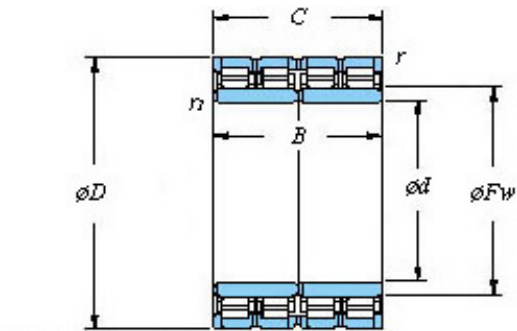

Bearing Import and Export Co., Ltd.

770 x 1080 x 650 KOYO 154FC108650 Four-row cylindrical roller bearings

Bearing No. 154FC108650

■ Mounting dimensions

154FC108650 Bearing 2D drawings and 3D CAD models

Bearing No.	154FC108650
d	770
D	1080
B	650
r(min)	6
Cr	21600
C0r	52000
Cu	4210
Fw	845
C	650
r1(min)	6
da(min)	798
Da(max)	1052
Da(min)	1010
ra(max)	5
rb(max)	5
(Refer.) Mass(kg)	1930