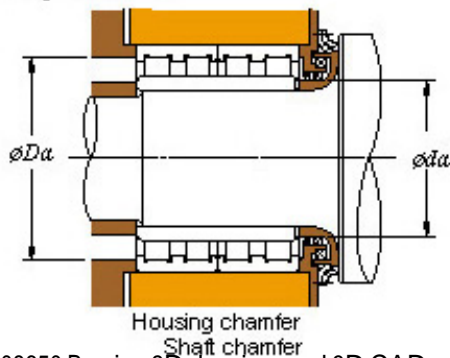

Bearing Import and Export Co., Ltd.

770 x 1080 x 650 KOYO 154FC108650 Four-row cylindrical roller bearings

Bearing No. 154FC108650

■ Mounting dimensions

154FC108650 Bearing 2D drawings and 3D CAD models

Bearing No.	154FC108650
d	770
D	1080
B	650
r(min)	6
Cr	21600
C0r	52000
Cu	4210
Fw	845
C	650
r1(min)	6
da(min)	798
Da(max)	1052
Da(min)	1010
ra(max)	5
rb(max)	5
(Refer.) Mass(kg)	1930