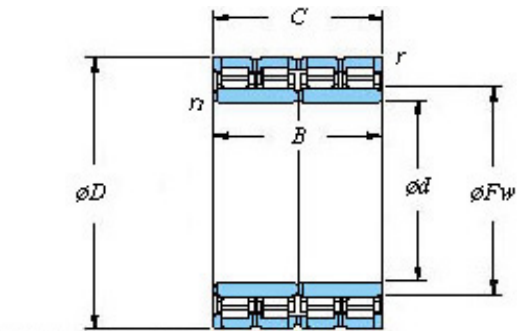

Bearing Import and Export Co., Ltd.

765 x 1065 x 662 KOYO 153FC107652 Four-row cylindrical roller bearings

Bearing No. 153FC107652

■ Mounting dimensions

153FC107652 Bearing 2D drawings and 3D CAD models

Bearing No.	153FC107652
d	765
D	1065
B	662
r(min)	6
Cr	20600
C0r	51700
Cu	4180
Fw	840
C	652
r1(min)	6
da(min)	793
Da(max)	1037
Da(min)	992
ra(max)	5
rb(max)	5
(Refer.) Mass(kg)	1870