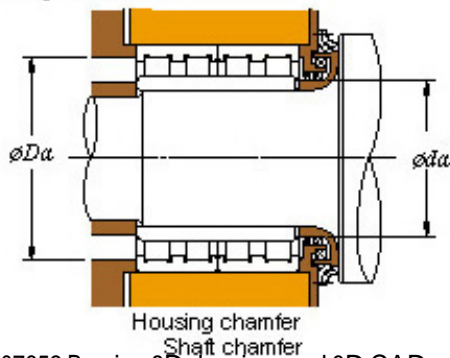

Bearing Import and Export Co., Ltd.

765 x 1065 x 662 KOYO 153FC107652 Four-row cylindrical roller bearings

Bearing No. 153FC107652

■ Mounting dimensions

153FC107652 Bearing 2D drawings and 3D CAD models

Bearing No.	153FC107652
d	765
D	1065
B	662
r(min)	6
Cr	20600
C0r	51700
Cu	4180
Fw	840
C	652
r1(min)	6
da(min)	793
Da(max)	1037
Da(min)	992
ra(max)	5
rb(max)	5
(Refer.) Mass(kg)	1870