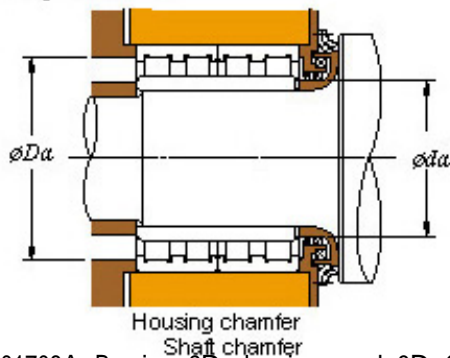

## 765 x 1010 x 718 KOYO 153FC101708A Four-row cylindrical roller bearings

Bearing No. 153FC101708A

■ Mounting dimensions

153FC101708A Bearing 2D drawings and 3D CAD models

Bearing No.	153FC101708A
d	765
D	1010
B	718
r(min)	6
Cr	20500
C0r	58000
Cu	4540
Fw	827
C	708
r1(min)	6
da(min)	793
Da(max)	982
Da(min)	953
ra(max)	5
rb(max)	5
(Refer.) Mass(kg)	1610