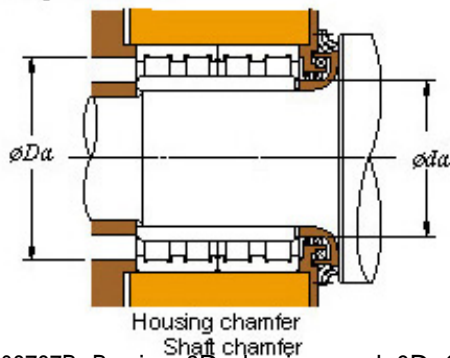

Bearing Import and Export Co., Ltd.

760 x 1079.5 x 787 KOYO 152FC108787B Four-row cylindrical roller bearings

Bearing No. 152FC108787B

■ Mounting dimensions

Housing chamfer
Shaft chamfer

152FC108787B Bearing 2D drawings and 3D CAD models

Bearing No.	152FC108787B
d	760
D	1079.5
B	787
r(min)	7.5
Cr	24300
C0r	61700
Cu	4810
Fw	846
C	787
r1(min)	7.5
da(min)	796
Da(max)	1043
Da(min)	1006
ra(max)	6
rb(max)	6
(Refer.) Mass(kg)	2380