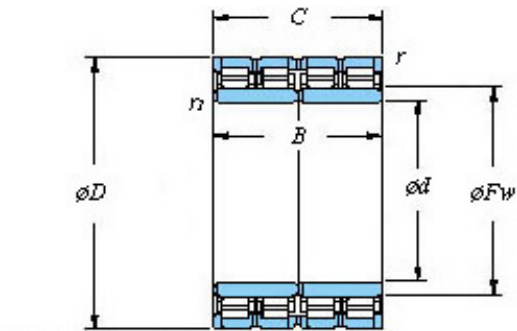

Bearing Import and Export Co., Ltd.

760 x 1079.5 x 787 KOYO 152FC108787B Four-row cylindrical roller bearings

Bearing No. 152FC108787B

■ Mounting dimensions

Housing chamfer
Shaft chamfer

152FC108787B Bearing 2D drawings and 3D CAD models

Bearing No.	152FC108787B
d	760
D	1079.5
B	787
r(min)	7.5
Cr	24300
C0r	61700
Cu	4810
Fw	846
C	787
r1(min)	7.5
da(min)	796
Da(max)	1043
Da(min)	1006
ra(max)	6
rb(max)	6
(Refer.) Mass(kg)	2380