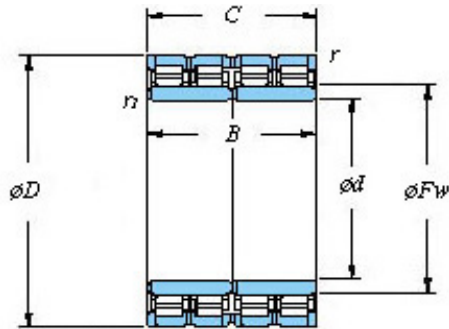

Bearing Import and Export Co., Ltd.

730 x 1030 x 750 KOYO 146FC103750 Four-row cylindrical roller bearings

Bearing No. 146FC103750

■ Mounting dimensions

146FC103750 Bearing 2D drawings and 3D CAD models

Bearing No.	146FC103750
d	730
D	1030
B	750
r(min)	6
Cr	23200
C0r	59500
Cu	4700
Fw	809
C	750
r1(min)	6
da(min)	758
Da(max)	1002
Da(min)	961
ra(max)	5
rb(max)	5
(Refer.) Mass(kg)	2060