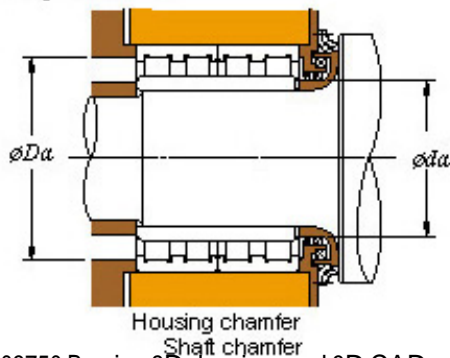

Bearing Import and Export Co., Ltd.

730 x 1030 x 750 KOYO 146FC103750 Four-row cylindrical roller bearings

Bearing No. 146FC103750

■ Mounting dimensions

146FC103750 Bearing 2D drawings and 3D CAD models

Bearing No.	146FC103750
d	730
D	1030
B	750
r(min)	6
Cr	23200
C0r	59500
Cu	4700
Fw	809
C	750
r1(min)	6
da(min)	758
Da(max)	1002
Da(min)	961
ra(max)	5
rb(max)	5
(Refer.) Mass(kg)	2060