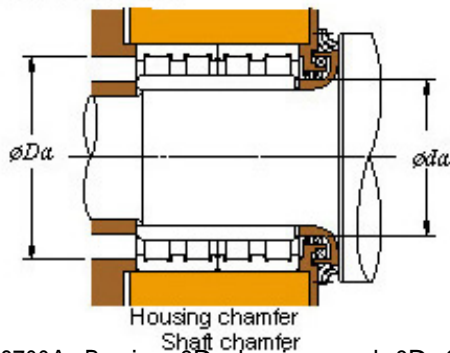

Bearing Import and Export Co., Ltd.

700 x 980 x 700 KOYO 140FC98700A Four-row cylindrical roller bearings

Bearing No. 140FC98700A

■ Mounting dimensions

140FC98700A Bearing 2D drawings and 3D CAD models

Bearing No.	140FC98700A
d	700
D	980
B	700
r(min)	6
Cr	19100
C0r	48200
Cu	3940
Fw	774
C	700
r1(min)	6
da(min)	728
Da(max)	952
Da(min)	914
ra(max)	5
rb(max)	5
(Refer.) Mass(kg)	1680