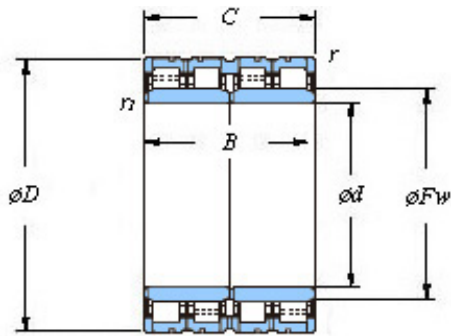

Bearing Import and Export Co., Ltd.

700 x 980 x 700 KOYO 140FC98700A Four-row cylindrical roller bearings

Bearing No. 140FC98700A

■ Mounting dimensions

140FC98700A Bearing 2D drawings and 3D CAD models

Bearing No.	140FC98700A
d	700
D	980
B	700
r(min)	6
Cr	19100
C0r	48200
Cu	3940
Fw	774
C	700
r1(min)	6
da(min)	728
Da(max)	952
Da(min)	914
ra(max)	5
rb(max)	5
(Refer.) Mass(kg)	1680