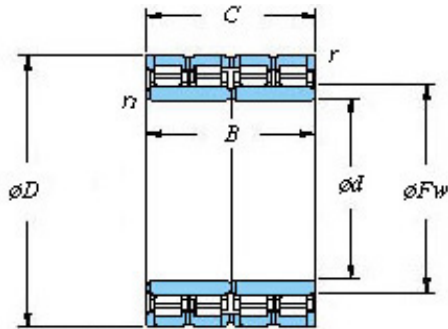

Bearing Import and Export Co., Ltd.

■ Mounting dimensions

138FC98750A Bearing 2D drawings and 3D CAD models

690 x 980 x 750 KOYO 138FC98750A Four-row cylindrical roller bearings

Bearing No. 138FC98750A

Bearing No.	138FC98750A
d	690
D	980
B	750
r(min)	6
Cr	20700
C0r	52300
Cu	4240
Fw	766
C	750
r1(min)	7.5
da(min)	726
Da(max)	952
Da(min)	910
ra(max)	5
rb(max)	6
(Refer.)Mass(kg)	1860