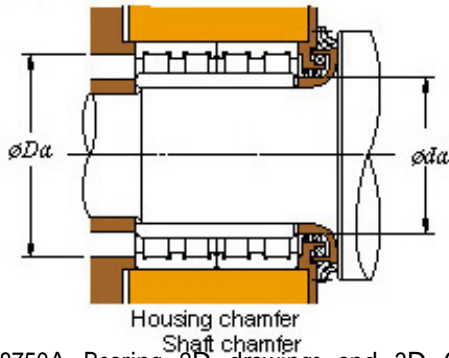

Bearing Import and Export Co., Ltd.

■ Mounting dimensions

138FC98750A Bearing 2D drawings and 3D CAD models

690 x 980 x 750 KOYO 138FC98750A Four-row cylindrical roller bearings

Bearing No. 138FC98750A

Bearing No.	138FC98750A
d	690
D	980
B	750
r(min)	6
Cr	20700
C0r	52300
Cu	4240
Fw	766
C	750
r1(min)	7.5
da(min)	726
Da(max)	952
Da(min)	910
ra(max)	5
rb(max)	6
(Refer.)Mass(kg)	1860