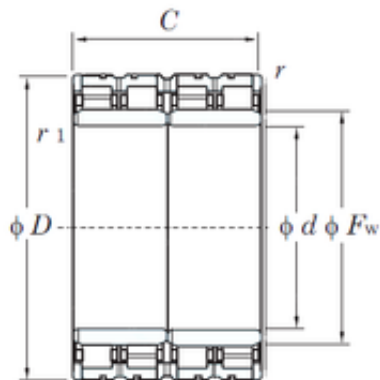

Bearing Import and Export Co., Ltd.

690 mm x 980 mm x 750 mm KOYO 138FC98750 Four-row cylindrical roller bearings

Bearing No. 138FC98750

Size	690x980x750 mm
Bore Diameter	690 mm
Outer Diameter	980 mm
Width	750 mm
d	690 mm
Fw	766 mm
D	980 mm
B	750 mm
C	750 mm
r min.	6 mm
r1 min.	7.5 mm
Weight	1850 Kg
Basic dynamic load rating (C)	18900 kN
Bearing No.	138FC98750
r(min)	6
Cr	20700
C0r	52300
Cu	4240
r1(min)	7.5
da(min)	726
Da(max)	952
Da(min)	910
ra(max)	5
rb(max)	6
(Refer.) Mass(kg)	1860