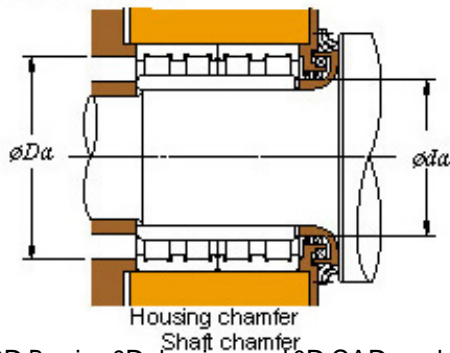

Bearing Import and Export Co., Ltd.

680 x 1020 x 680 KOYO 4CR680D Four-row cylindrical roller bearings

Bearing No. 4CR680D

■ Mounting dimensions

4CR680D Bearing 2D drawings and 3D CAD models

Bearing No.	4CR680D
d	680
D	1020
B	680
r(min)	5
Cr	21600
C0r	49200
Cu	4070
Fw	775
C	680
r1(min)	SP
da(min)	719
Da(max)	998
Da(min)	946
ra(max)	4
rb(max)	8
(Refer.) Mass(kg)	2040