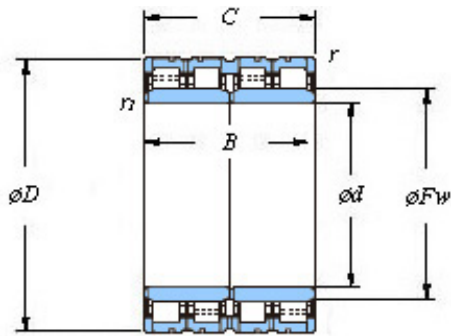

Bearing Import and Export Co., Ltd.

680 x 1020 x 680 KOYO 4CR680D Four-row cylindrical roller bearings

Bearing No. 4CR680D

■ Mounting dimensions

4CR680D Bearing 2D drawings and 3D CAD models

Bearing No.	4CR680D
d	680
D	1020
B	680
r(min)	5
Cr	21600
C0r	49200
Cu	4070
Fw	775
C	680
r1(min)	SP
da(min)	719
Da(max)	998
Da(min)	946
ra(max)	4
rb(max)	8
(Refer.) Mass(kg)	2040