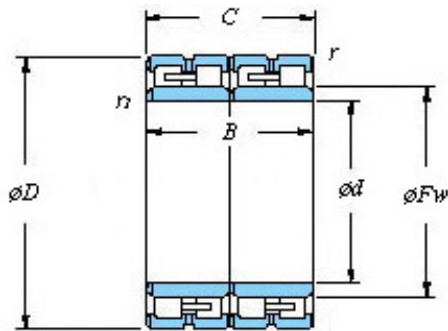

Bearing Import and Export Co., Ltd.

660 x 820 x 440 KOYO 132FC82440W Four-row cylindrical roller bearings

Bearing No. 132FC82440W

■ Mounting dimensions

132FC82440W Bearing 2D drawings and 3D CAD models

Bearing No.	132FC82440W
d	660
D	820
B	440
r(min)	4
Cr	7800
C0r	22700
Cu	1910
Fw	708
C	440
r1(min)	4
da(min)	678
Da(max)	802
Da(min)	784
ra(max)	3
rb(max)	3
(Refer.) Mass(kg)	513