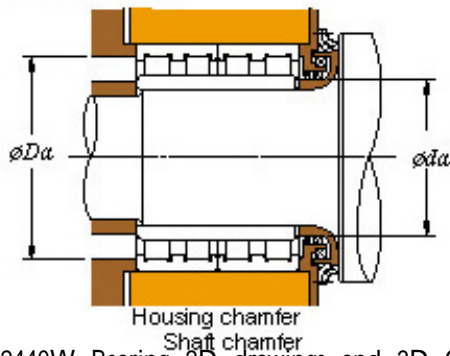

Bearing Import and Export Co., Ltd.

660 x 820 x 440 KOYO 132FC82440W Four-row cylindrical roller bearings

Bearing No. 132FC82440W

■ Mounting dimensions

132FC82440W Bearing 2D drawings and 3D CAD models

Bearing No.	132FC82440W
d	660
D	820
B	440
r(min)	4
Cr	7800
C0r	22700
Cu	1910
Fw	708
C	440
r1(min)	4
da(min)	678
Da(max)	802
Da(min)	784
ra(max)	3
rb(max)	3
(Refer.) Mass(kg)	513