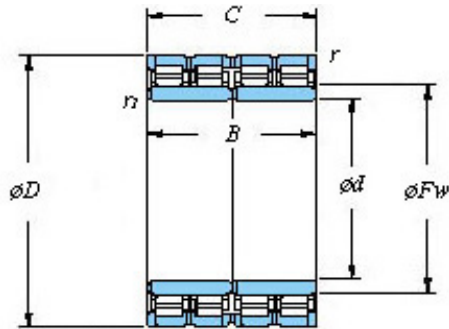

# Bearing Import and Export Co., Ltd.

■ Mounting dimensions

130FC92670A Bearing 2D drawings and 3D CAD models

650 x 920 x 670 KOYO 130FC92670A Four-row cylindrical roller bearings

Bearing No. 130FC92670A

Bearing No.	130FC92670A
d	650
D	920
B	670
r(min)	7.5
Cr	18000
C0r	45500
Cu	3770
Fw	724
C	670
r1(min)	7.5
da(min)	686
Da(max)	884
Da(min)	856
ra(max)	6
rb(max)	6
(Refer.)Mass(kg)	1480