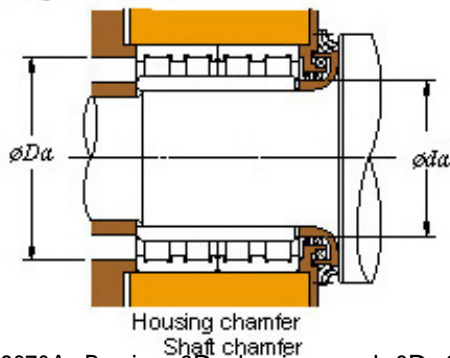

# Bearing Import and Export Co., Ltd.

■ Mounting dimensions

130FC92670A Bearing 2D drawings and 3D CAD models

650 x 920 x 670 KOYO 130FC92670A Four-row cylindrical roller bearings

Bearing No. 130FC92670A

Bearing No.	130FC92670A
d	650
D	920
B	670
r(min)	7.5
Cr	18000
C0r	45500
Cu	3770
Fw	724
C	670
r1(min)	7.5
da(min)	686
Da(max)	884
Da(min)	856
ra(max)	6
rb(max)	6
(Refer.)Mass(kg)	1480