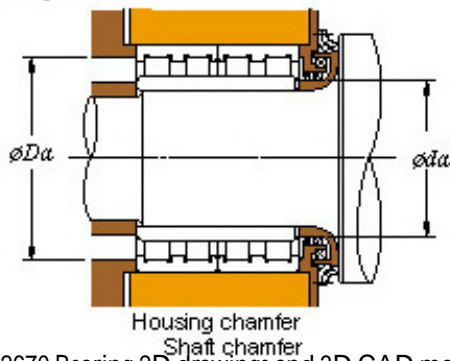

Bearing Import and Export Co., Ltd.

■ Mounting dimensions

130FC92670 Bearing 2D drawings and 3D CAD models

650 x 920 x 670 KOYO 130FC92670 Four-row cylindrical roller bearings

Bearing No. 130FC92670

Bearing No.	130FC92670
d	650
D	920
B	670
r(min)	7.5
Cr	18000
C0r	45500
Cu	3770
Fw	723
C	670
r1(min)	7.5
da(min)	686
Da(max)	884
Da(min)	855
ra(max)	6
rb(max)	6
(Refer.)Mass(kg)	1450