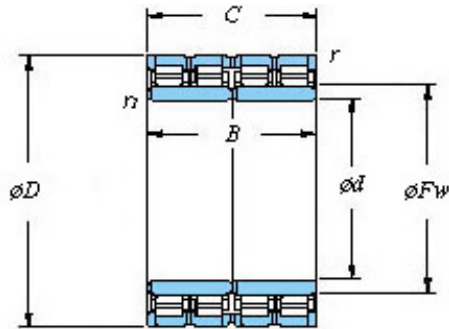

Bearing Import and Export Co., Ltd.

■ Mounting dimensions

130FC92670 Bearing 2D drawings and 3D CAD models

650 x 920 x 670 KOYO 130FC92670 Four-row cylindrical roller bearings

Bearing No. 130FC92670

Bearing No.	130FC92670
d	650
D	920
B	670
r(min)	7.5
Cr	18000
C0r	45500
Cu	3770
Fw	723
C	670
r1(min)	7.5
da(min)	686
Da(max)	884
Da(min)	855
ra(max)	6
rb(max)	6
(Refer.)Mass(kg)	1450