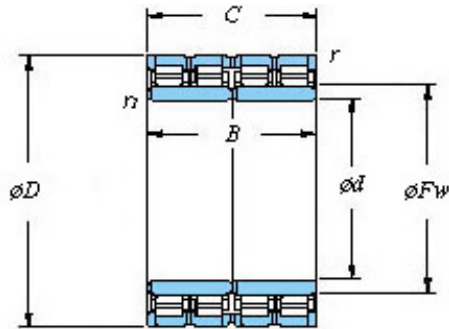

Bearing Import and Export Co., Ltd.

■ Mounting dimensions

126FC80360 Bearing 2D drawings and 3D CAD models

630 x 800 x 360 KOYO 126FC80360 Four-row cylindrical roller bearings

Bearing No. 126FC80360

Bearing No.	126FC80360
d	630
D	800
B	360
r(min)	5
Cr	7370
C0r	19500
Cu	1700
Fw	675
C	360
r1(min)	5
da(min)	652
Da(max)	778
Da(min)	759
ra(max)	4
rb(max)	4
(Refer.) Mass(kg)	440