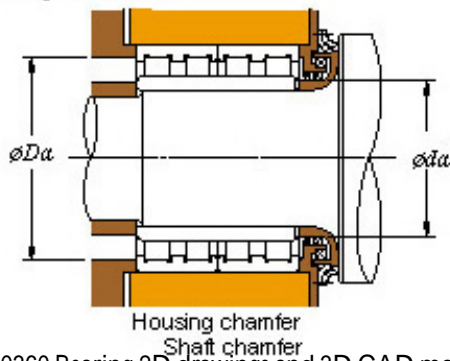

Bearing Import and Export Co., Ltd.

■ Mounting dimensions

126FC80360 Bearing 2D drawings and 3D CAD models

630 x 800 x 360 KOYO 126FC80360 Four-row cylindrical roller bearings

Bearing No. 126FC80360

Bearing No.	126FC80360
d	630
D	800
B	360
r(min)	5
Cr	7370
C0r	19500
Cu	1700
Fw	675
C	360
r1(min)	5
da(min)	652
Da(max)	778
Da(min)	759
ra(max)	4
rb(max)	4
(Refer.) Mass(kg)	440