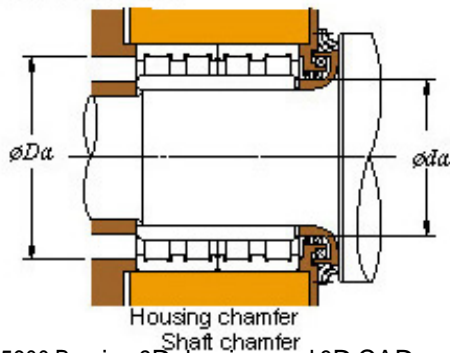

Bearing Import and Export Co., Ltd.

600 x 850 x 600 KOYO 120FC85600 Four-row cylindrical roller bearings

Bearing No. 120FC85600

■ Mounting dimensions

120FC85600 Bearing 2D drawings and 3D CAD models

Bearing No.	120FC85600
d	600
D	850
B	600
r(min)	4
Cr	15700
C0r	38100
Cu	3230
Fw	664
C	600
r1(min)	4
da(min)	618
Da(max)	832
Da(min)	792
ra(max)	3
rb(max)	3
(Refer.)Mass(kg)	1120