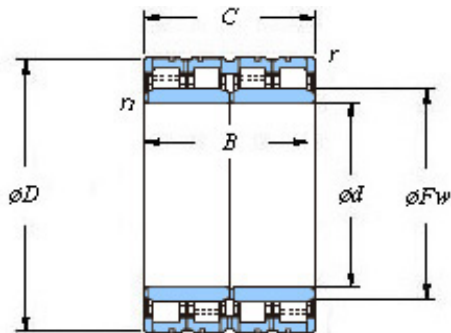

Bearing Import and Export Co., Ltd.

600 x 850 x 600 KOYO 120FC85600 Four-row cylindrical roller bearings

Bearing No. 120FC85600

■ Mounting dimensions

120FC85600 Bearing 2D drawings and 3D CAD models

Bearing No.	120FC85600
d	600
D	850
B	600
r(min)	4
Cr	15700
C0r	38100
Cu	3230
Fw	664
C	600
r1(min)	4
da(min)	618
Da(max)	832
Da(min)	792
ra(max)	3
rb(max)	3
(Refer.)Mass(kg)	1120