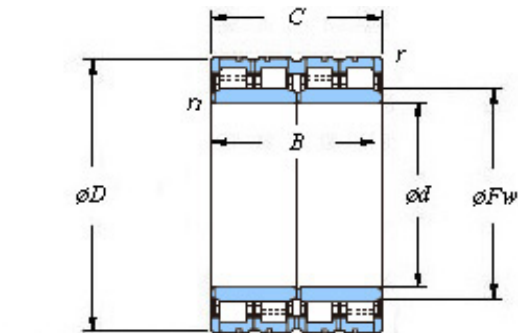

Bearing Import and Export Co., Ltd.

600 x 820 x 575 KOYO 120FC82575C Four-row cylindrical roller bearings

Bearing No. 120FC82575C

■ Mounting dimensions

120FC82575C Bearing 2D drawings and 3D CAD models

Bearing No.	120FC82575C
d	600
D	820
B	575
r(min)	5
Cr	14000
C0r	36000
Cu	3060
Fw	660
C	575
r1(min)	5
da(min)	622
Da(max)	798
Da(min)	772
ra(max)	4
rb(max)	4
(Refer.)Mass(kg)	920