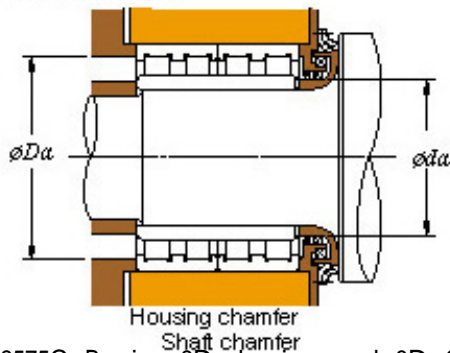

Bearing Import and Export Co., Ltd.

600 x 820 x 575 KOYO 120FC82575C Four-row cylindrical roller bearings

Bearing No. 120FC82575C

■ Mounting dimensions

120FC82575C Bearing 2D drawings and 3D CAD models

Bearing No.	120FC82575C
d	600
D	820
B	575
r(min)	5
Cr	14000
C0r	36000
Cu	3060
Fw	660
C	575
r1(min)	5
da(min)	622
Da(max)	798
Da(min)	772
ra(max)	4
rb(max)	4
(Refer.)Mass(kg)	920