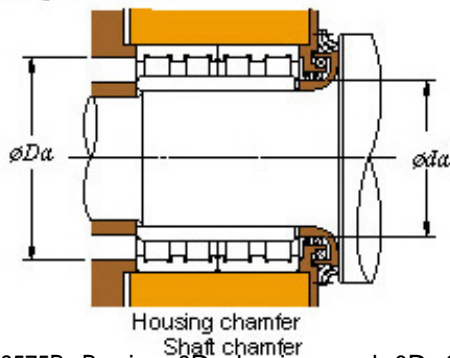

Bearing Import and Export Co., Ltd.

600 x 820 x 575 KOYO 120FC82575B Four-row cylindrical roller bearings

Bearing No. 120FC82575B

■ Mounting dimensions

120FC82575B Bearing 2D drawings and 3D CAD models

| | |
|------------------|-------------|
| Bearing No. | 120FC82575B |
| d | 600 |
| D | 820 |
| B | 575 |
| r(min) | 5 |
| Cr | 14000 |
| C0r | 36000 |
| Cu | 3060 |
| Fw | 660 |
| C | 575 |
| r1(min) | 5 |
| da(min) | 622 |
| Da(max) | 798 |
| Da(min) | 772 |
| ra(max) | 4 |
| rb(max) | 4 |
| (Refer.)Mass(kg) | 925 |