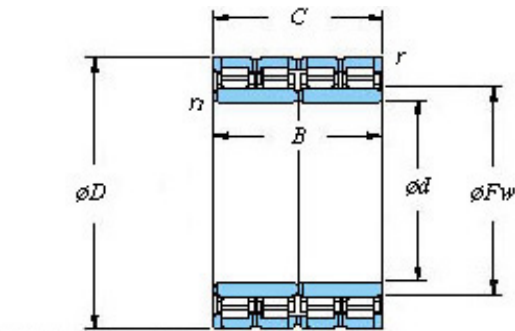

Bearing Import and Export Co., Ltd.

600 x 820 x 575 KOYO 120FC82575B Four-row cylindrical roller bearings

Bearing No. 120FC82575B

■ Mounting dimensions

120FC82575B Bearing 2D drawings and 3D CAD models

| | |
|------------------|-------------|
| Bearing No. | 120FC82575B |
| d | 600 |
| D | 820 |
| B | 575 |
| r(min) | 5 |
| Cr | 14000 |
| C0r | 36000 |
| Cu | 3060 |
| Fw | 660 |
| C | 575 |
| r1(min) | 5 |
| da(min) | 622 |
| Da(max) | 798 |
| Da(min) | 772 |
| ra(max) | 4 |
| rb(max) | 4 |
| (Refer.)Mass(kg) | 925 |