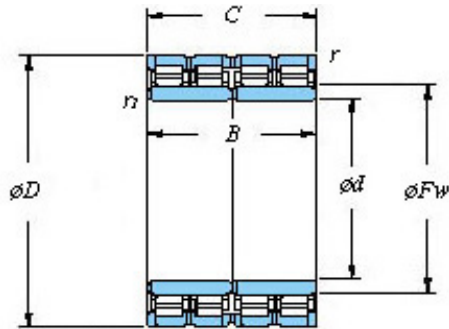

Bearing Import and Export Co., Ltd.

■ Mounting dimensions

118FC82590 Bearing 2D drawings and 3D CAD models

590 x 820 x 590 KOYO 118FC82590 Four-row cylindrical roller bearings

Bearing No. 118FC82590

Bearing No.	118FC82590
d	590
D	820
B	590
r(min)	6
Cr	14100
C0r	35100
Cu	3010
Fw	649
C	590
r1(min)	SP
da(min)	621
Da(max)	792
Da(min)	765
ra(max)	5
rb(max)	5
(Refer.)Mass(kg)	990