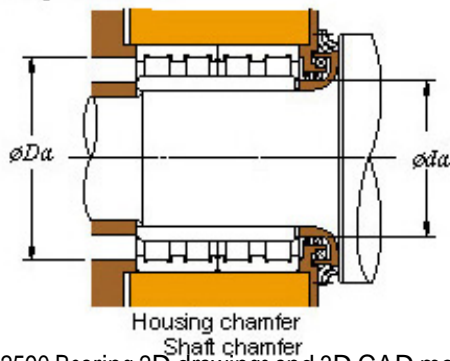

Bearing Import and Export Co., Ltd.

■ Mounting dimensions

118FC82590 Bearing 2D drawings and 3D CAD models

590 x 820 x 590 KOYO 118FC82590 Four-row cylindrical roller bearings

Bearing No. 118FC82590

Bearing No.	118FC82590
d	590
D	820
B	590
r(min)	6
Cr	14100
C0r	35100
Cu	3010
Fw	649
C	590
r1(min)	SP
da(min)	621
Da(max)	792
Da(min)	765
ra(max)	5
rb(max)	5
(Refer.)Mass(kg)	990