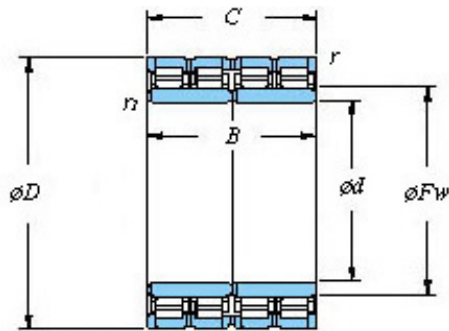

Bearing Import and Export Co., Ltd.

571.1 x 812.97 x 594 KOYO 114FC81594A Four-row cylindrical roller bearings

Bearing No. 114FC81594A

■ Mounting dimensions

Housing chamfer
Shaft chamfer

114FC81594A Bearing 2D drawings and 3D CAD models

Bearing No.	114FC81594A
d	571.1
D	812.97
B	594
r(min)	6
Cr	14400
C0r	35100
Cu	3010
Fw	636
C	594
r1(min)	6
da(min)	600
Da(max)	784
Da(min)	756
ra(max)	5
rb(max)	5
(Refer.)Mass(kg)	1030