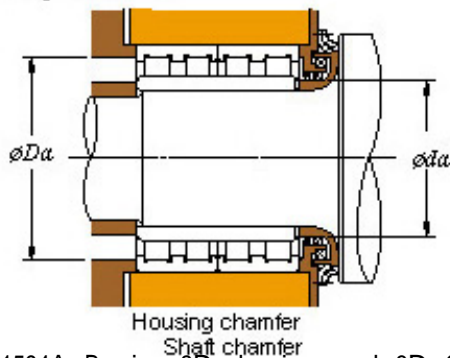

Bearing Import and Export Co., Ltd.

571.1 x 812.97 x 594 KOYO 114FC81594A Four-row cylindrical roller bearings

Bearing No. 114FC81594A

■ Mounting dimensions

Housing chamfer
Shaft chamfer

114FC81594A Bearing 2D drawings and 3D CAD models

Bearing No.	114FC81594A
d	571.1
D	812.97
B	594
r(min)	6
Cr	14400
C0r	35100
Cu	3010
Fw	636
C	594
r1(min)	6
da(min)	600
Da(max)	784
Da(min)	756
ra(max)	5
rb(max)	5
(Refer.)Mass(kg)	1030