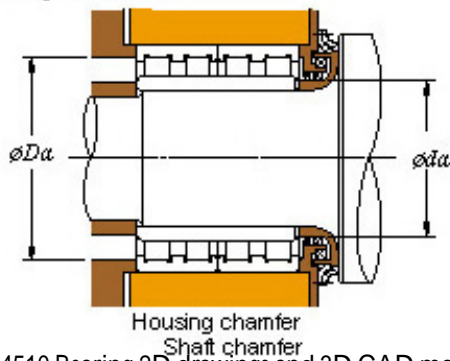

Bearing Import and Export Co., Ltd.

■ Mounting dimensions

110FC74510 Bearing 2D drawings and 3D CAD models

550 x 740 x 510 KOYO 110FC74510 Four-row cylindrical roller bearings

Bearing No. 110FC74510

Bearing No.	110FC74510
d	550
D	740
B	510
r(min)	6
Cr	11100
C0r	28100
Cu	2440
Fw	600
C	510
r1(min)	6
da(min)	578
Da(max)	712
Da(min)	700
ra(max)	5
rb(max)	5
(Refer.) Mass(kg)	635