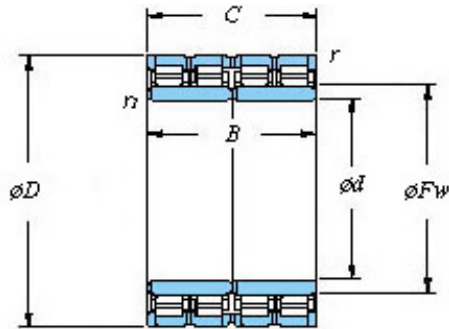

Bearing Import and Export Co., Ltd.

■ Mounting dimensions

110FC74510 Bearing 2D drawings and 3D CAD models

550 x 740 x 510 KOYO 110FC74510 Four-row cylindrical roller bearings

Bearing No. 110FC74510

Bearing No.	110FC74510
d	550
D	740
B	510
r(min)	6
Cr	11100
C0r	28100
Cu	2440
Fw	600
C	510
r1(min)	6
da(min)	578
Da(max)	712
Da(min)	700
ra(max)	5
rb(max)	5
(Refer.) Mass(kg)	635