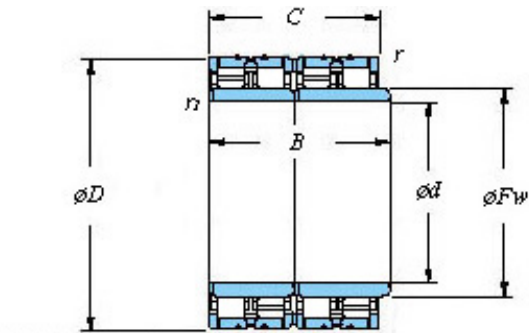

## 545 x 810 x 580 KOYO 4CR545 Four-row cylindrical roller bearings

Bearing No. 4CR545

■ Mounting dimensions

Housing chamfer  
Shaft chamfer

4CR545 Bearing 2D drawings and 3D CAD models

Bearing No.	4CR545
d	545
D	810
B	580
r(min)	6
Cr	14100
C0r	32100
Cu	2820
Fw	614
C	580
r1(min)	6
da(min)	573
Da(max)	782
Da(min)	744
ra(max)	5
rb(max)	5
(Refer.) Mass(kg)	1090