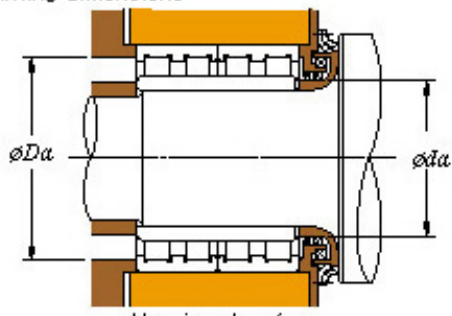

## 545 x 810 x 580 KOYO 4CR545 Four-row cylindrical roller bearings

Bearing No. 4CR545

■ Mounting dimensions

Housing chamfer  
Shaft chamfer

4CR545 Bearing 2D drawings and 3D CAD models

Bearing No.	4CR545
d	545
D	810
B	580
r(min)	6
Cr	14100
C0r	32100
Cu	2820
Fw	614
C	580
r1(min)	6
da(min)	573
Da(max)	782
Da(min)	744
ra(max)	5
rb(max)	5
(Refer.) Mass(kg)	1090