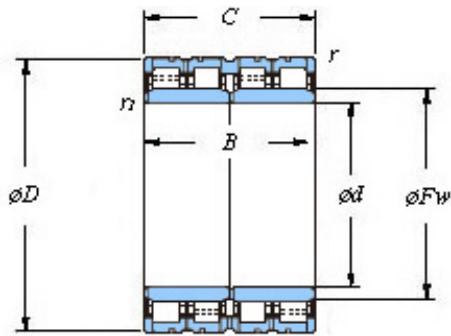

Bearing Import and Export Co., Ltd.

520 x 735 x 535 KOYO 104FC74535C Four-row cylindrical roller bearings

Bearing No. 104FC74535C

■ Mounting dimensions

104FC74535C Bearing 2D drawings and 3D CAD models

Bearing No.	104FC74535C
d	520
D	735
B	535
r(min)	5
Cr	11500
C0r	27500
Cu	2420
Fw	574.5
C	535
r1(min)	5
da(min)	542
Da(max)	713
Da(min)	682
ra(max)	4
rb(max)	4
(Refer.)Mass(kg)	735