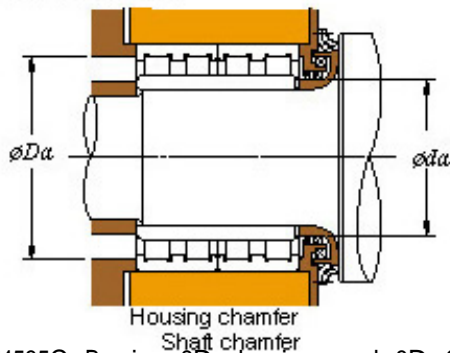

Bearing Import and Export Co., Ltd.

520 x 735 x 535 KOYO 104FC74535C Four-row cylindrical roller bearings

Bearing No. 104FC74535C

■ Mounting dimensions

104FC74535C Bearing 2D drawings and 3D CAD models

Bearing No.	104FC74535C
d	520
D	735
B	535
r(min)	5
Cr	11500
C0r	27500
Cu	2420
Fw	574.5
C	535
r1(min)	5
da(min)	542
Da(max)	713
Da(min)	682
ra(max)	4
rb(max)	4
(Refer.)Mass(kg)	735