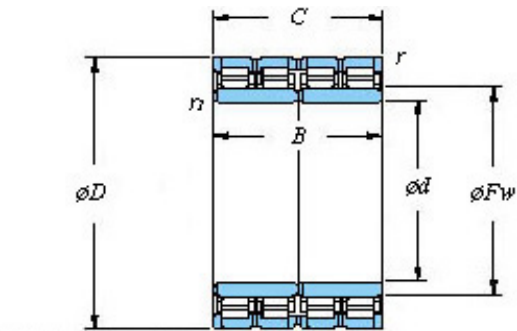

## 520 x 680 x 450 KOYO 104FC68450W Four-row cylindrical roller bearings

Bearing No. 104FC68450W

■ Mounting dimensions

Housing chamfer  
Shaft chamfer

104FC68450W Bearing 2D drawings and 3D CAD models

Bearing No.	104FC68450W
d	520
D	680
B	450
r(min)	5
Cr	8370
C0r	22300
Cu	1980
Fw	562
C	450
r1(min)	5
da(min)	542
Da(max)	658
Da(min)	642
ra(max)	4
rb(max)	4
(Refer.) Mass(kg)	435