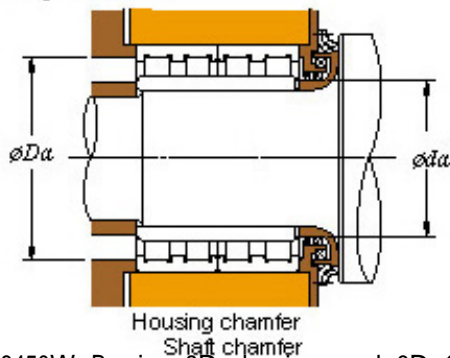

## 520 x 680 x 450 KOYO 104FC68450W Four-row cylindrical roller bearings

Bearing No. 104FC68450W

■ Mounting dimensions

Housing chamfer  
Shaft chamfer

104FC68450W Bearing 2D drawings and 3D CAD models

Bearing No.	104FC68450W
d	520
D	680
B	450
r(min)	5
Cr	8370
C0r	22300
Cu	1980
Fw	562
C	450
r1(min)	5
da(min)	542
Da(max)	658
Da(min)	642
ra(max)	4
rb(max)	4
(Refer.) Mass(kg)	435