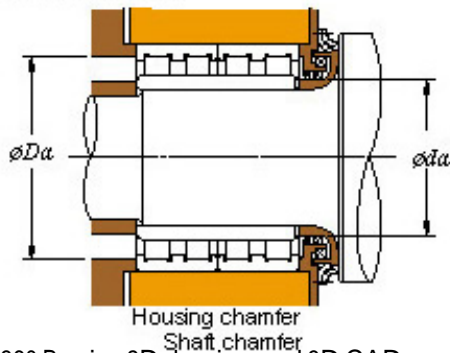

## 495 x 615 x 360 KOYO 99FC62360 Four-row cylindrical roller bearings

Bearing No. 99FC62360

■ Mounting dimensions

99FC62360 Bearing 2D drawings and 3D CAD models

Bearing No.	99FC62360
d	495
D	615
B	360
r(min)	SP
Cr	4340
C0r	12000
Cu	1100
Fw	530
C	360
r1(min)	SP
da(min)	511
Da(max)	597
Da(min)	586
ra(max)	3
rb(max)	3
(Refer.) Mass(kg)	235