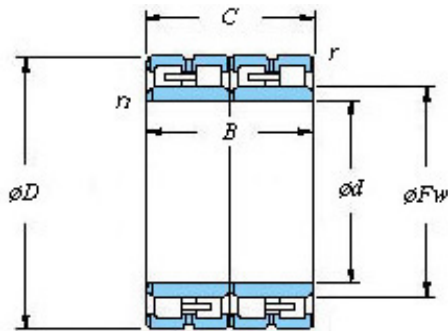

## 495 x 615 x 360 KOYO 99FC62360 Four-row cylindrical roller bearings

Bearing No. 99FC62360

■ Mounting dimensions

99FC62360 Bearing 2D drawings and 3D CAD models

Bearing No.	99FC62360
d	495
D	615
B	360
r(min)	SP
Cr	4340
C0r	12000
Cu	1100
Fw	530
C	360
r1(min)	SP
da(min)	511
Da(max)	597
Da(min)	586
ra(max)	3
rb(max)	3
(Refer.) Mass(kg)	235