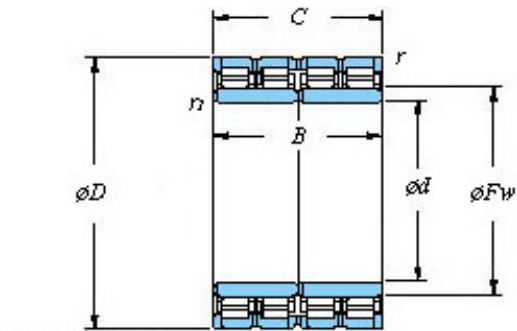

## 480 x 680 x 500 KOYO 96FC68500A Four-row cylindrical roller bearings

Bearing No. 96FC68500A

■ Mounting dimensions

96FC68500A Bearing 2D drawings and 3D CAD models

Bearing No.	96FC68500A
d	480
D	680
B	500
r(min)	5
Cr	10300
C0r	24300
Cu	2190
Fw	532
C	500
r1(min)	5
da(min)	502
Da(max)	658
Da(min)	632
ra(max)	4
rb(max)	4
(Refer.) Mass(kg)	595