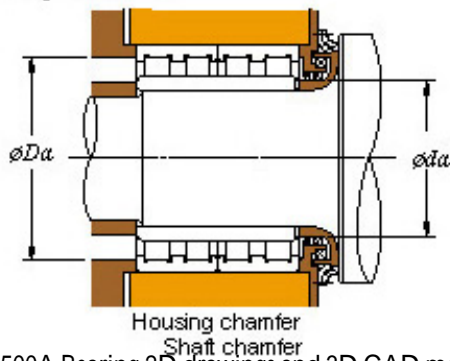

## 480 x 680 x 500 KOYO 96FC68500A Four-row cylindrical roller bearings

Bearing No. 96FC68500A

■ Mounting dimensions

96FC68500A Bearing 2D drawings and 3D CAD models

Bearing No.	96FC68500A
d	480
D	680
B	500
r(min)	5
Cr	10300
C0r	24300
Cu	2190
Fw	532
C	500
r1(min)	5
da(min)	502
Da(max)	658
Da(min)	632
ra(max)	4
rb(max)	4
(Refer.) Mass(kg)	595