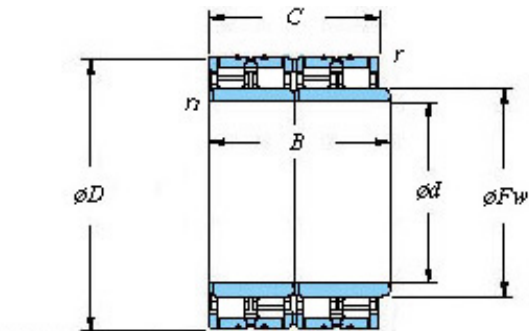

Bearing Import and Export Co., Ltd.

480 x 680 x 500 KOYO 4CR480 Four-row cylindrical roller bearings

Bearing No. 4CR480

■ Mounting dimensions

Housing chamfer
Shaft chamfer

4CR480 Bearing 2D drawings and 3D CAD models

Bearing No.	4CR480
d	480
D	680
B	500
r(min)	5
Cr	9260
C0r	22000
Cu	1990
Fw	534
C	500
r1(min)	5
da(min)	502
Da(max)	658
Da(min)	630
ra(max)	4
rb(max)	4
(Refer.) Mass(kg)	580