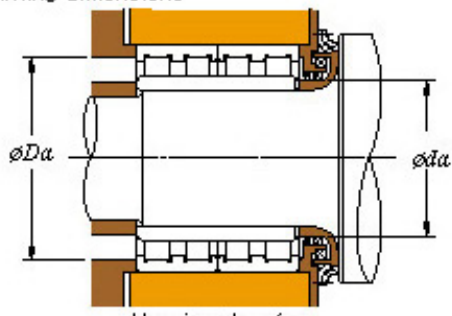

Bearing Import and Export Co., Ltd.

480 x 680 x 500 KOYO 4CR480 Four-row cylindrical roller bearings

Bearing No. 4CR480

■ Mounting dimensions

Housing chamfer
Shaft chamfer

4CR480 Bearing 2D drawings and 3D CAD models

Bearing No.	4CR480
d	480
D	680
B	500
r(min)	5
Cr	9260
C0r	22000
Cu	1990
Fw	534
C	500
r1(min)	5
da(min)	502
Da(max)	658
Da(min)	630
ra(max)	4
rb(max)	4
(Refer.) Mass(kg)	580