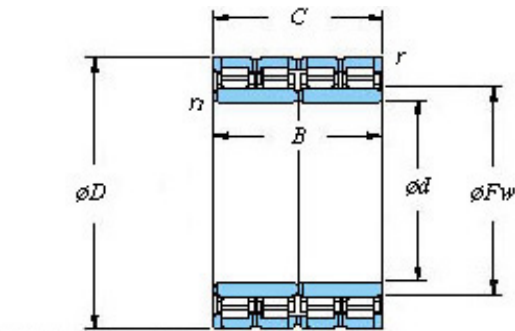

Bearing Import and Export Co., Ltd.

480 x 650 x 450 KOYO 96FC65450B Four-row cylindrical roller bearings

Bearing No. 96FC65450B

■ Mounting dimensions

96FC65450B Bearing 2D drawings and 3D CAD models

Bearing No.	96FC65450B
d	480
D	650
B	450
r(min)	5
Cr	9110
C0r	22400
Cu	2040
Fw	525
C	450
r1(min)	5
da(min)	502
Da(max)	628
Da(min)	615
ra(max)	4
rb(max)	4
(Refer.) Mass(kg)	440