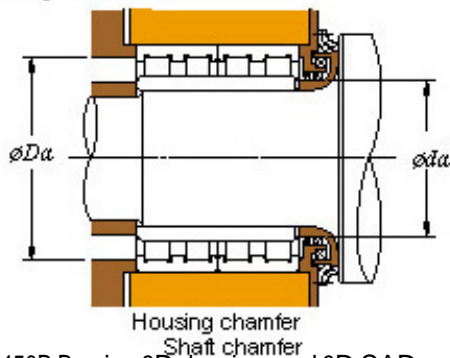

Bearing Import and Export Co., Ltd.

480 x 650 x 450 KOYO 96FC65450B Four-row cylindrical roller bearings

Bearing No. 96FC65450B

■ Mounting dimensions

96FC65450B Bearing 2D drawings and 3D CAD models

Bearing No.	96FC65450B
d	480
D	650
B	450
r(min)	5
Cr	9110
C0r	22400
Cu	2040
Fw	525
C	450
r1(min)	5
da(min)	502
Da(max)	628
Da(min)	615
ra(max)	4
rb(max)	4
(Refer.) Mass(kg)	440