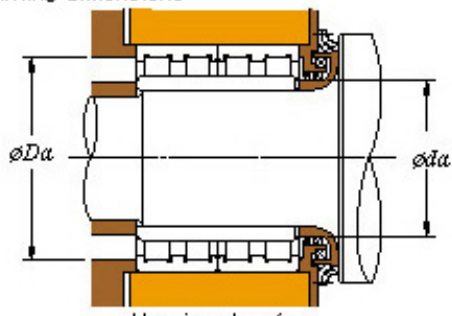

Bearing Import and Export Co., Ltd.

460 x 660 x 500 KOYO 4CR460 Four-row cylindrical roller bearings

Bearing No. 4CR460

■ Mounting dimensions

Housing chamfer
Shaft chamfer

4CR460 Bearing 2D drawings and 3D CAD models

Bearing No.	4CR460
d	460
D	660
B	500
r(min)	4
Cr	10000
C0r	23300
Cu	2130
Fw	512
C	500
r1(min)	4
da(min)	478
Da(max)	642
Da(min)	612
ra(max)	3
rb(max)	3
(Refer.) Mass(kg)	590