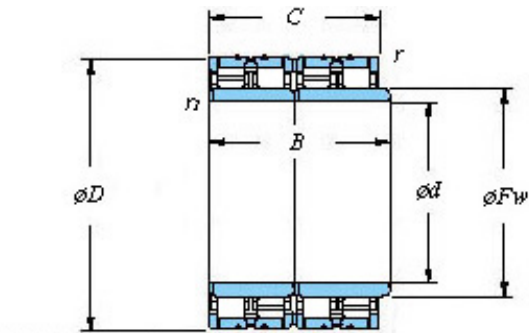

Bearing Import and Export Co., Ltd.

460 x 660 x 500 KOYO 4CR460 Four-row cylindrical roller bearings

Bearing No. 4CR460

■ Mounting dimensions

Housing chamfer
Shaft chamfer

4CR460 Bearing 2D drawings and 3D CAD models

Bearing No.	4CR460
d	460
D	660
B	500
r(min)	4
Cr	10000
C0r	23300
Cu	2130
Fw	512
C	500
r1(min)	4
da(min)	478
Da(max)	642
Da(min)	612
ra(max)	3
rb(max)	3
(Refer.) Mass(kg)	590