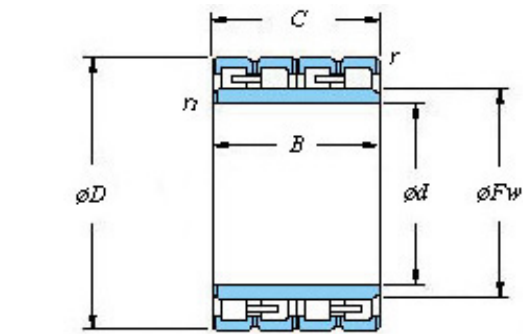

Bearing Import and Export Co., Ltd.

460 x 620 x 400 KOYO 92FC62400D Four-row cylindrical roller bearings

Bearing No. 92FC62400D

■ Mounting dimensions

92FC62400D Bearing 2D drawings and 3D CAD models

| | |
|-------------------|------------|
| Bearing No. | 92FC62400D |
| d | 460 |
| D | 620 |
| B | 400 |
| r(min) | 4 |
| Cr | 6330 |
| C0r | 14800 |
| Cu | 1370 |
| Fw | 502 |
| C | 400 |
| r1(min) | 4 |
| da(min) | 478 |
| Da(max) | 602 |
| Da(min) | 583 |
| ra(max) | 3 |
| rb(max) | 3 |
| (Refer.) Mass(kg) | 340 |