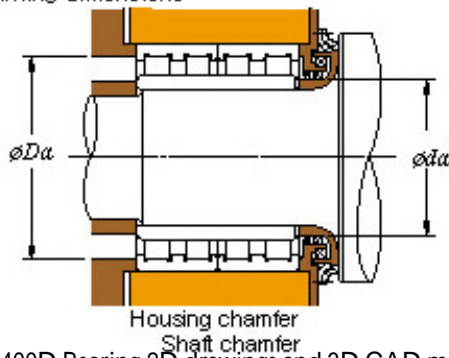

Bearing Import and Export Co., Ltd.

460 x 620 x 400 KOYO 92FC62400D Four-row cylindrical roller bearings

Bearing No. 92FC62400D

■ Mounting dimensions

92FC62400D Bearing 2D drawings and 3D CAD models

| | |
|-------------------|------------|
| Bearing No. | 92FC62400D |
| d | 460 |
| D | 620 |
| B | 400 |
| r(min) | 4 |
| Cr | 6330 |
| C0r | 14800 |
| Cu | 1370 |
| Fw | 502 |
| C | 400 |
| r1(min) | 4 |
| da(min) | 478 |
| Da(max) | 602 |
| Da(min) | 583 |
| ra(max) | 3 |
| rb(max) | 3 |
| (Refer.) Mass(kg) | 340 |