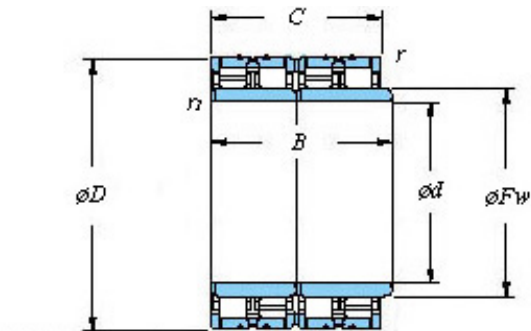

Bearing Import and Export Co., Ltd.

460 x 620 x 400 KOYO 4CR460C Four-row cylindrical roller bearings

Bearing No. 4CR460C

■ Mounting dimensions

Housing chamfer
Shaft chamfer

4CR460C Bearing 2D drawings and 3D CAD models

Bearing No.	4CR460C
d	460
D	620
B	400
r(min)	4
Cr	7340
C0r	18200
Cu	1660
Fw	504
C	400
r1(min)	4
da(min)	478
Da(max)	602
Da(min)	584
ra(max)	3
rb(max)	3
(Refer.) Mass(kg)	350