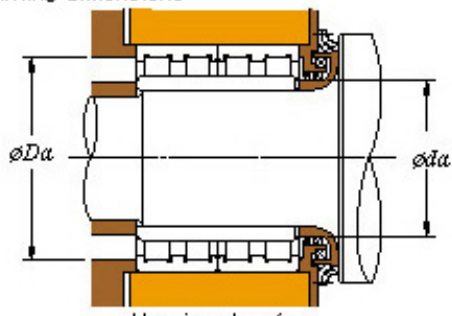

Bearing Import and Export Co., Ltd.

460 x 620 x 400 KOYO 4CR460C Four-row cylindrical roller bearings

Bearing No. 4CR460C

■ Mounting dimensions

Housing chamfer
Shaft chamfer

4CR460C Bearing 2D drawings and 3D CAD models

Bearing No.	4CR460C
d	460
D	620
B	400
r(min)	4
Cr	7340
C0r	18200
Cu	1660
Fw	504
C	400
r1(min)	4
da(min)	478
Da(max)	602
Da(min)	584
ra(max)	3
rb(max)	3
(Refer.) Mass(kg)	350