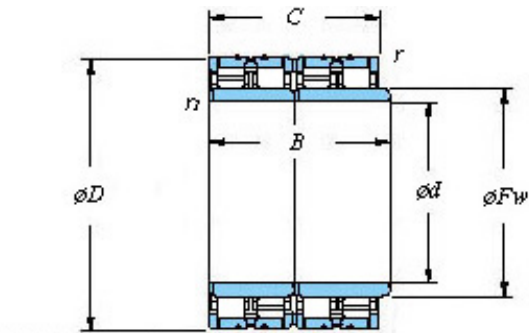

## 445 x 635 x 375 KOYO 4CR445 Four-row cylindrical roller bearings

Bearing No. 4CR445

■ Mounting dimensions

Housing chamfer  
Shaft chamfer

4CR445 Bearing 2D drawings and 3D CAD models

Bearing No.	4CR445
d	445
D	635
B	375
r(min)	4
Cr	6710
C0r	14600
Cu	1390
Fw	496
C	375
r1(min)	4
da(min)	463
Da(max)	617
Da(min)	588
ra(max)	3
rb(max)	3
(Refer.) Mass(kg)	385