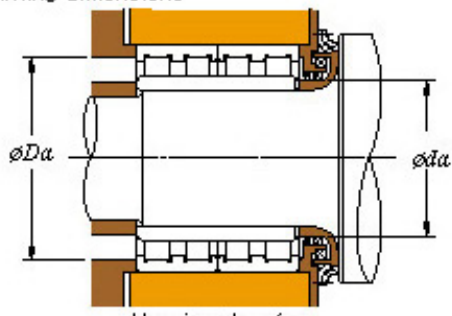

## 445 x 635 x 375 KOYO 4CR445 Four-row cylindrical roller bearings

Bearing No. 4CR445

■ Mounting dimensions

Housing chamfer  
Shaft chamfer

4CR445 Bearing 2D drawings and 3D CAD models

Bearing No.	4CR445
d	445
D	635
B	375
r(min)	4
Cr	6710
C0r	14600
Cu	1390
Fw	496
C	375
r1(min)	4
da(min)	463
Da(max)	617
Da(min)	588
ra(max)	3
rb(max)	3
(Refer.) Mass(kg)	385