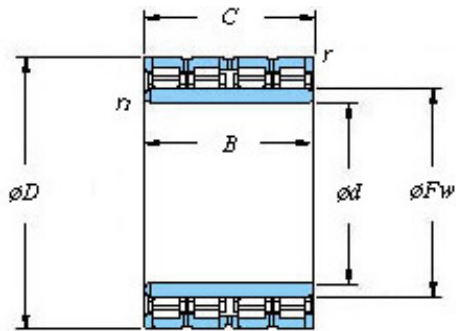

Bearing Import and Export Co., Ltd.

444.5 x 660.4 x 323.85 KOYO 89FC66324 Four-row cylindrical roller bearings

Bearing No. 89FC66324

■ Mounting dimensions

89FC66324 Bearing 2D drawings and 3D CAD models

Bearing No.	89FC66324
d	444.5
D	660.4
B	323.85
r(min)	4
Cr	6510
C0r	12600
Cu	1210
Fw	500
C	323.85
r1(min)	4
da(min)	463
Da(max)	642
Da(min)	608
ra(max)	3
rb(max)	3
(Refer.) Mass(kg)	400