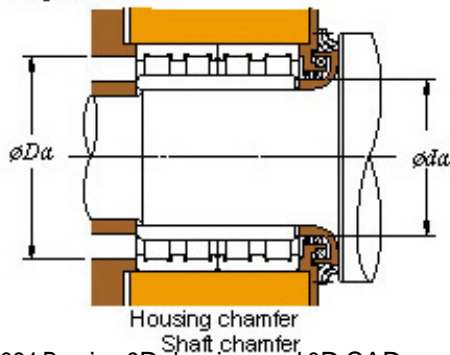

Bearing Import and Export Co., Ltd.

444.5 x 660.4 x 323.85 KOYO 89FC66324 Four-row cylindrical roller bearings

Bearing No. 89FC66324

■ Mounting dimensions

89FC66324 Bearing 2D drawings and 3D CAD models

Bearing No.	89FC66324
d	444.5
D	660.4
B	323.85
r(min)	4
Cr	6510
C0r	12600
Cu	1210
Fw	500
C	323.85
r1(min)	4
da(min)	463
Da(max)	642
Da(min)	608
ra(max)	3
rb(max)	3
(Refer.) Mass(kg)	400