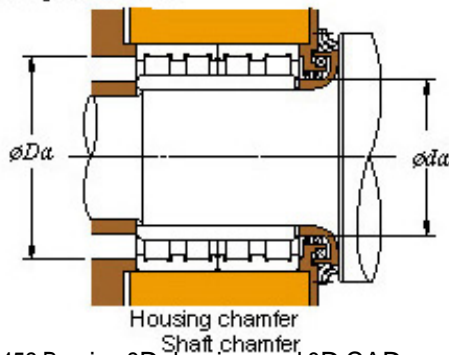

Bearing Import and Export Co., Ltd.

440 x 720 x 452 KOYO 88FC72452 Four-row cylindrical roller bearings

Bearing No. 88FC72452

■ Mounting dimensions

88FC72452 Bearing 2D drawings and 3D CAD models

Bearing No.	88FC72452
d	440
D	720
B	452
r(min)	6
Cr	9220
C0r	16600
Cu	1590
Fw	512
C	452
r1(min)	6
da(min)	468
Da(max)	692
Da(min)	652
ra(max)	5
rb(max)	5
(Refer.) Mass(kg)	740