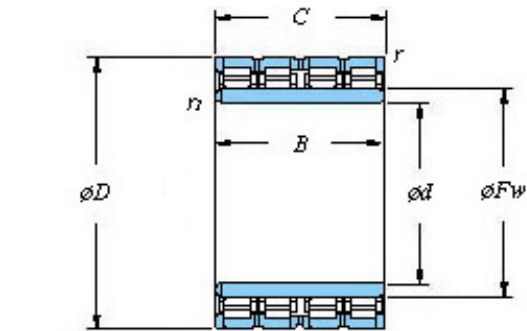

Bearing Import and Export Co., Ltd.

440 x 720 x 452 KOYO 88FC72452 Four-row cylindrical roller bearings

Bearing No. 88FC72452

■ Mounting dimensions

88FC72452 Bearing 2D drawings and 3D CAD models

Bearing No.	88FC72452
d	440
D	720
B	452
r(min)	6
Cr	9220
C0r	16600
Cu	1590
Fw	512
C	452
r1(min)	6
da(min)	468
Da(max)	692
Da(min)	652
ra(max)	5
rb(max)	5
(Refer.) Mass(kg)	740