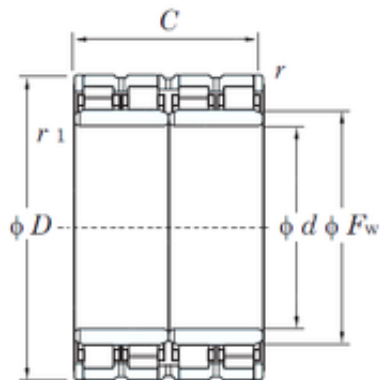

Bearing Import and Export Co., Ltd.

440 mm x 620 mm x 450 mm KOYO
88FC62450AW Four-row cylindrical roller
bearings

Bearing No. 88FC62450AW

Size	440x620x450 mm
Bore Diameter	440 mm
Outer Diameter	620 mm
Width	450 mm
d	440 mm
Fw	487 mm
D	620 mm
B	450 mm
C	450 mm
r min.	4 mm
r1 min.	4 mm
Weight	440 Kg
Basic dynamic load rating (C)	7900 kN
Bearing No.	88FC62450AW
r(min)	4
Cr	8490
C0r	20000
Cu	1840
r1(min)	4
da(min)	458
Da(max)	602
Da(min)	577
ra(max)	3
rb(max)	3

88FC62450AW Bearing 2D drawings and 3D CAD
models

Bearing Import and Export Co., Ltd.

(Refer.)Mass(kg)	440
------------------	-----