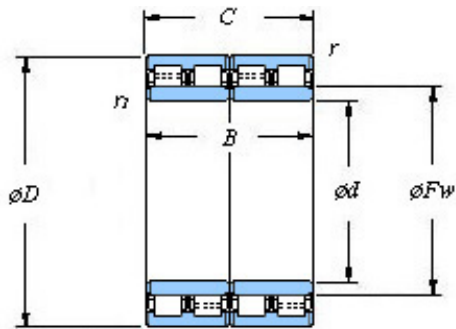

Bearing Import and Export Co., Ltd.

430 x 591 x 420 KOYO 86FC59420 Four-row cylindrical roller bearings

Bearing No. 86FC59420

■ Mounting dimensions

86FC59420 Bearing 2D drawings and 3D CAD models

Bearing No.	86FC59420
d	430
D	591
B	420
r(min)	5
Cr	7030
C0r	16800
Cu	1570
Fw	472
C	420
r1(min)	5
da(min)	452
Da(max)	569
Da(min)	552
ra(max)	4
rb(max)	4
(Refer.) Mass(kg)	345