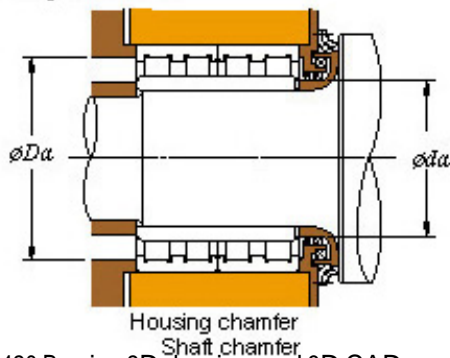

Bearing Import and Export Co., Ltd.

430 x 591 x 420 KOYO 86FC59420 Four-row cylindrical roller bearings

Bearing No. 86FC59420

■ Mounting dimensions

86FC59420 Bearing 2D drawings and 3D CAD models

Bearing No.	86FC59420
d	430
D	591
B	420
r(min)	5
Cr	7030
C0r	16800
Cu	1570
Fw	472
C	420
r1(min)	5
da(min)	452
Da(max)	569
Da(min)	552
ra(max)	4
rb(max)	4
(Refer.) Mass(kg)	345