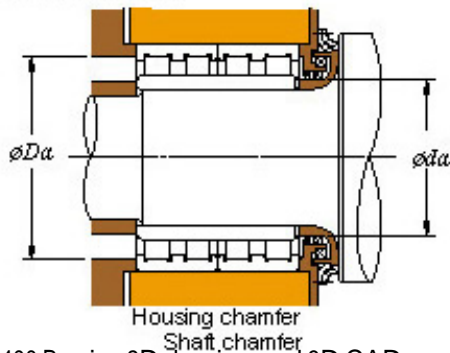

Bearing Import and Export Co., Ltd.

420 x 560 x 400 KOYO 84FC56400 Four-row cylindrical roller bearings

Bearing No. 84FC56400

■ Mounting dimensions

84FC56400 Bearing 2D drawings and 3D CAD models

Bearing No.	84FC56400
d	420
D	560
B	400
r(min)	4
Cr	5220
C0r	12700
Cu	1200
Fw	458
C	400
r1(min)	4
da(min)	438
Da(max)	542
Da(min)	526
ra(max)	3
rb(max)	3
(Refer.) Mass(kg)	270