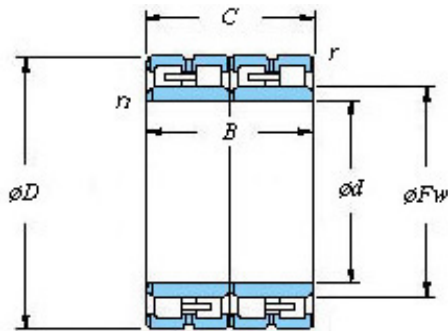

Bearing Import and Export Co., Ltd.

420 x 560 x 400 KOYO 84FC56400 Four-row cylindrical roller bearings

Bearing No. 84FC56400

■ Mounting dimensions

84FC56400 Bearing 2D drawings and 3D CAD models

Bearing No.	84FC56400
d	420
D	560
B	400
r(min)	4
Cr	5220
C0r	12700
Cu	1200
Fw	458
C	400
r1(min)	4
da(min)	438
Da(max)	542
Da(min)	526
ra(max)	3
rb(max)	3
(Refer.) Mass(kg)	270