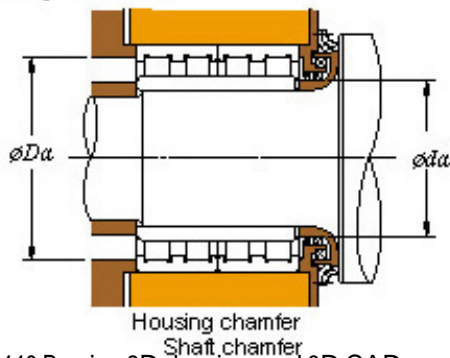

## 410 x 600 x 440 KOYO 82FC60440 Four-row cylindrical roller bearings

Bearing No. 82FC60440

■ Mounting dimensions

82FC60440 Bearing 2D drawings and 3D CAD models

Bearing No.	82FC60440
d	410
D	600
B	440
r(min)	5
Cr	8700
C0r	18800
Cu	1780
Fw	460
C	440
r1(min)	5
da(min)	432
Da(max)	578
Da(min)	560
ra(max)	4
rb(max)	4
(Refer.) Mass(kg)	432