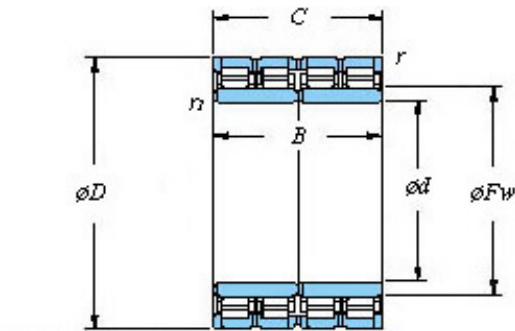

## 410 x 600 x 440 KOYO 82FC60440 Four-row cylindrical roller bearings

Bearing No. 82FC60440

■ Mounting dimensions

82FC60440 Bearing 2D drawings and 3D CAD models

Bearing No.	82FC60440
d	410
D	600
B	440
r(min)	5
Cr	8700
C0r	18800
Cu	1780
Fw	460
C	440
r1(min)	5
da(min)	432
Da(max)	578
Da(min)	560
ra(max)	4
rb(max)	4
(Refer.) Mass(kg)	432