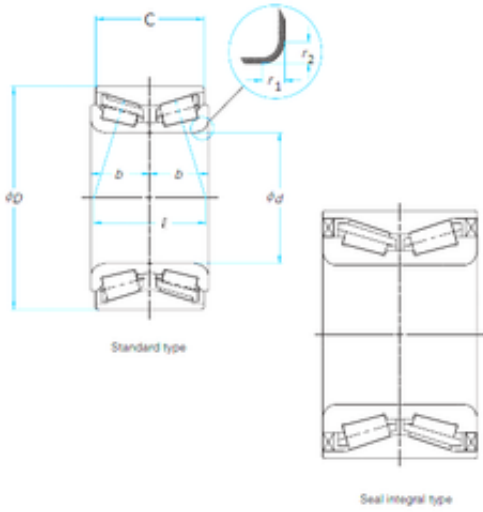

Bearing Import and Export Co., Ltd.

42 mm x 76 mm x 39 mm Timken set49 Bearing

Bearing No. set49

Size	42x76x39 mm
Bore Diameter	42 mm
Outer Diameter	76 mm
Width	39 mm
d	42 mm
D	76 mm
B	39 mm
C	39 mm

set49 Bearing 2D drawings and 3D CAD models